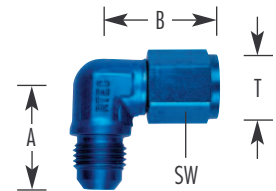

Kupplung female/male
0°/90°

Female/male Swivel
0°/90°

**Part
No.**

**Thread
"T"**

**A
max.
[mm]**

**B
max.
[mm]**

**SW
[mm]**

Kupplung female/male / female/male swivel S.A.E. 37° (JIC/AN)

901-03D	3/8 -24 UNF	11,5	19,6	13,0
901-04D	7/16 -20 UNF	14,0	21,0	14,3
901-06D	9/16 -18 UNF	14,0	23,7	17,4

Kupplung 90° / Female Swivel 90° S.A.E. 37° (JIC/AN)

991-03D	3/8 -24 UNF	22,0	20,7	13,0
991-04D	7/16-20 UNF	23,2	23,5	14,3
991-06D	9/16-18 UNF	27,2	27,3	17,4
991-08D	3/4 -16 UNF	35,9	31,5	22,0