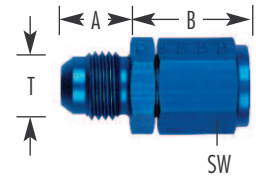

Kupplung female/male
0°/90°

Female/male Swivel
0°/90°

**Part
No.**

**Thread
"T"**

**A
max.
[mm]**

**B
max.
[mm]**

**SW
[mm]**

Kupplung female/male / female/male swivel S.A.E. 37° (JIC/AN)

901-03D	3/8 -24 UNF	11,5	19,6	13,0
901-04D	7/16 -20 UNF	14,0	21,0	14,3
901-06D	9/16 -18 UNF	14,0	23,7	17,4

Kupplung 90° / Female Swivel 90° S.A.E. 37° (JIC/AN)

991-03D	3/8 -24 UNF	22,0	20,7	13,0
991-04D	7/16-20 UNF	23,2	23,5	14,3
991-06D	9/16-18 UNF	27,2	27,3	17,4
991-08D	3/4 -16 UNF	35,9	31,5	22,0