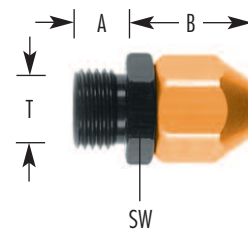

Rohrsystem 8/10/12 mm Adapter

Tube System 8/10/12 mm Adaptor

Part No.	Thread "T"	Tube Size	A max. [mm]	B max. [mm]	SW [mm]
Adapter / Adaptors Aluminium					
919-14x1,5-R008	M 14x1,5	08	9,8	25,0	19,0
919-04D-R008	7/16-20 UNF	08	14,4	23,5	17,0
919-06D-R008	9/16-18 UNF	08	14,4	24,0	17,0
919-R1/4-R008 ⁴	R 1/4	08	9,5	25	19,0
919-14x1,5-R010	M 14x1,5	10	9,8	25,0	19,0
919-16x1,5-R010	M 16x1,5	10	10,0	25,0	19,0
919-18x1,5-R010	M 18x1,5	10	12,3	25,0	19,0
919-06D-R010	9/16-18 UNF	10	14,4	23,5	19,0
919-R1/4-R010	R 1/4	10	9,5	25,0	19,0
919-R3/8-R010	R 3/8	10	11,2	25,0	19,0
919-08D-R012	3/4-16 UNF	12	16,7	26,0	22,0