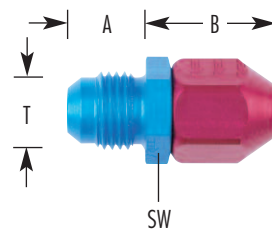

Rohrsystem 8/10/12 mm Adapter

Tube System 8/10/12 mm Adaptor

Part No.	Thread "T"	Tube Size	A max. [mm]	B max. [mm]	SW [mm]
Adapter / Adaptors Aluminium					
919-14x1,5-R008	M 14x1,5	08	9,8	25,0	19,0
919-04D-R008	7/16-20 UNF	08	14,4	23,5	17,0
919-06D-R008	9/16-18 UNF	08	14,4	24,0	17,0
919-R1/4-R008 ⁴	R 1/4	08	9,5	25	19,0
919-14x1,5-R010	M 14x1,5	10	9,8	25,0	19,0
919-16x1,5-R010	M 16x1,5	10	10,0	25,0	19,0
919-18x1,5-R010	M 18x1,5	10	12,3	25,0	19,0
919-06D-R010	9/16-18 UNF	10	14,4	23,5	19,0
919-R1/4-R010	R 1/4	10	9,5	25,0	19,0
919-R3/8-R010	R 3/8	10	11,2	25,0	19,0
919-08D-R012	3/4-16 UNF	12	16,7	26,0	22,0